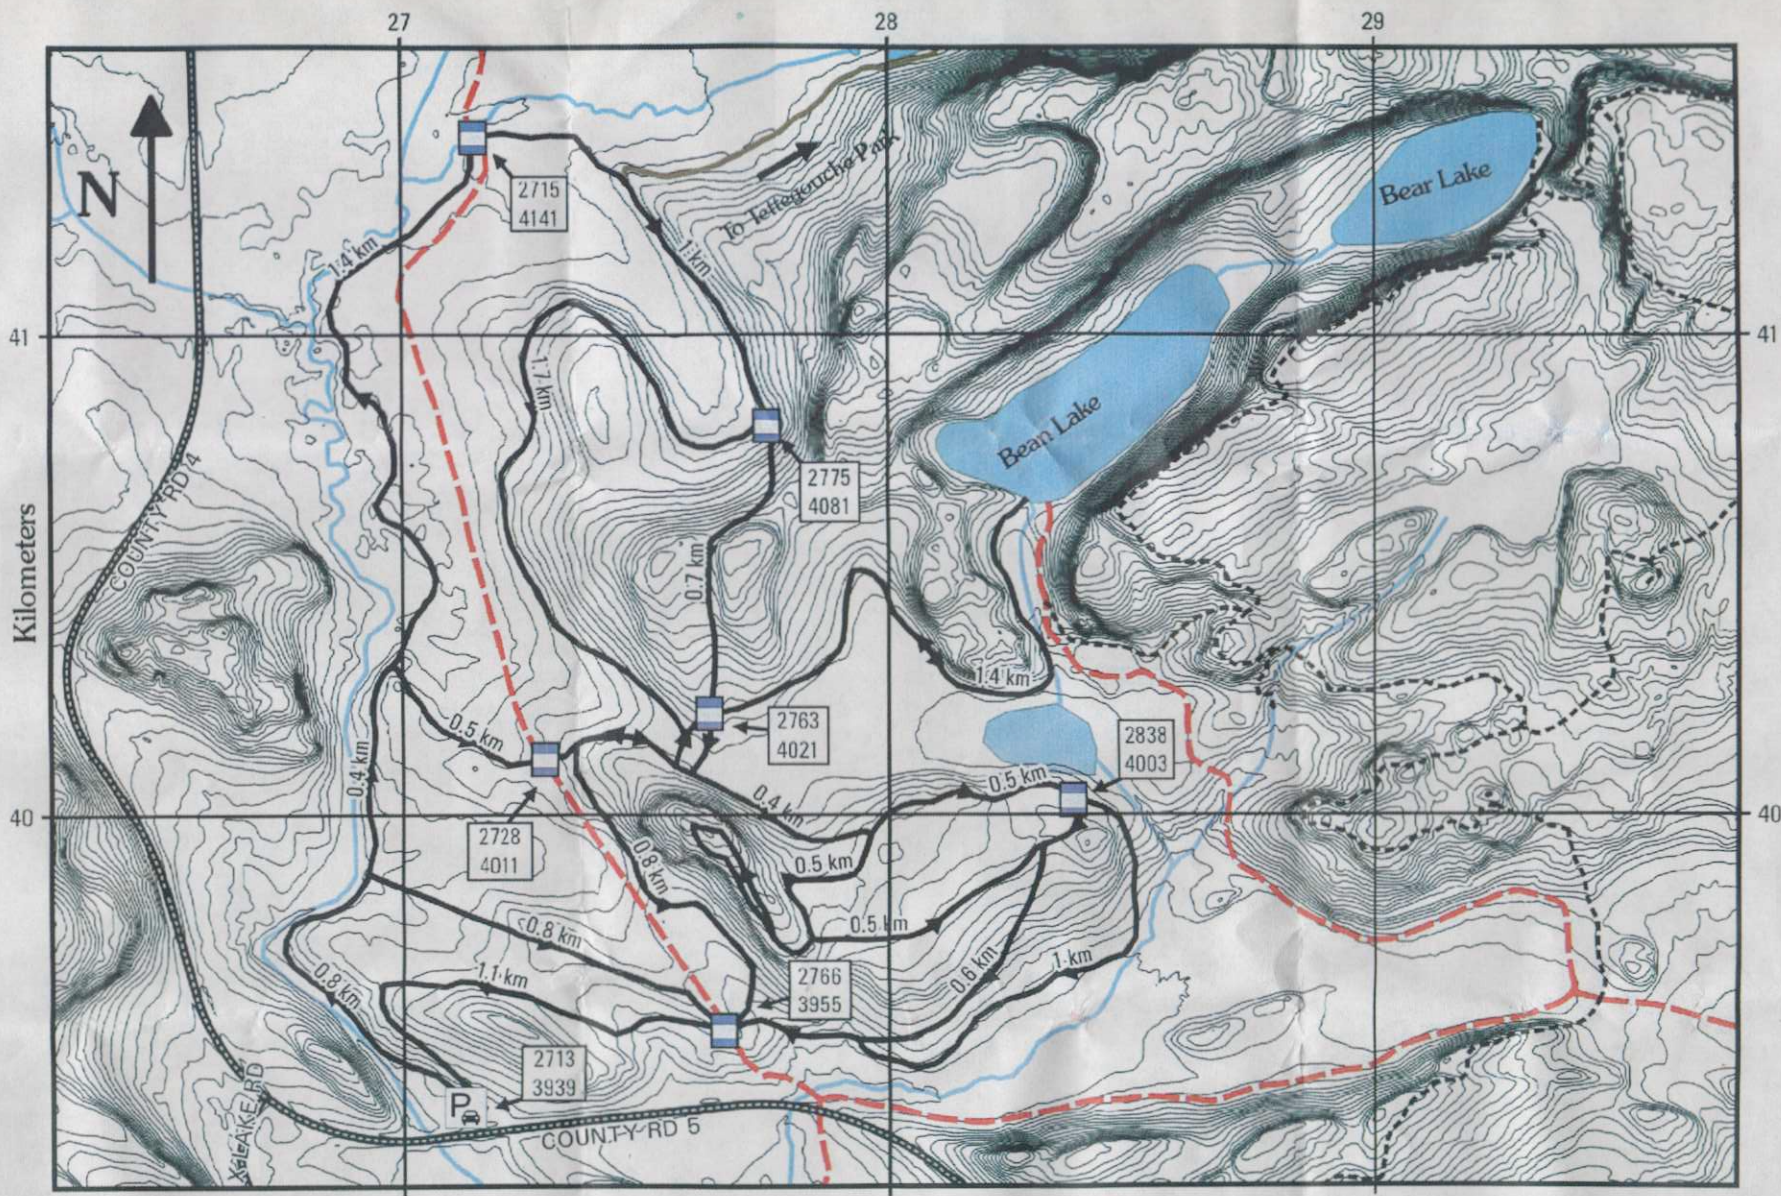

Northwoods Ski Trail Map - 2017

Legend

- ➔ Northwoods Ski Trail (1 Way)
- ↔ Northwoods Ski Trail (2 Way)
- ▬ Paved Road
- Lake or Pond
- Snowmobile Trail
- - - Superior Hiking Trail
- Palisade Valley Trail
- Rivers & Streams
- 10ft Elev. Contours
- P Trail Head
- USNG Sign

Map by Matt Tyler for Lake County Emergency Management