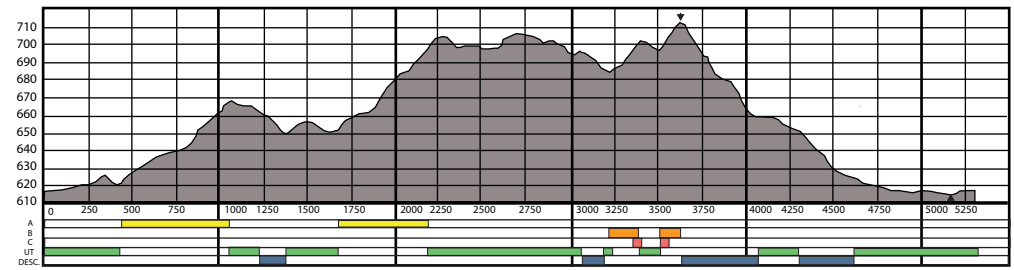

Mt. Van Hoevenberg

Lake Placid

New York U.S.A.

5 km

Women's Freestyle

Cross Country

Ski de fond

- Legend**
- Event track
 - Kilometer
 - Timing Station
 - Athlete Waxing Area
 - Spectator Route
 - Spectator
 - First Aid
 - Junction
 - Parking

- Course Length 5314m
- Height Difference (HD) 100m
- Max Climb (MC) 48m
- Total Climb (TC) 183m
- Lowest Point 613m
- Highest Point 713m

Mt. Van Hoevenberg Lake Placid

New York U.S.A.

10 km
Men's Freestyle

Course Length 15942m
Height Difference (HD) 100m
Max Climb (MC) 48m
Total Climb (TC) 549m
Lowest Point 613m
Highest Point 713m

Legend

- 5 km Event track
- Kilometer
- Timing Station
- Athlete Waxing Area
- Spectator Route
- Spectator
- First Aid
- Junction
- Parking

Course Length 21256m

Height Difference (HD) 100m

Max Climb (MC) 48m

Total Climb (TC) 732m

Lowest Point 613m

Highest Point 713m

- Legend**
- Event track
 - Kilometer
 - Timing Station
 - Athlete Waxing Area
 - Spectator Route
 - Spectator
 - First Aid
 - Junction
 - Parking