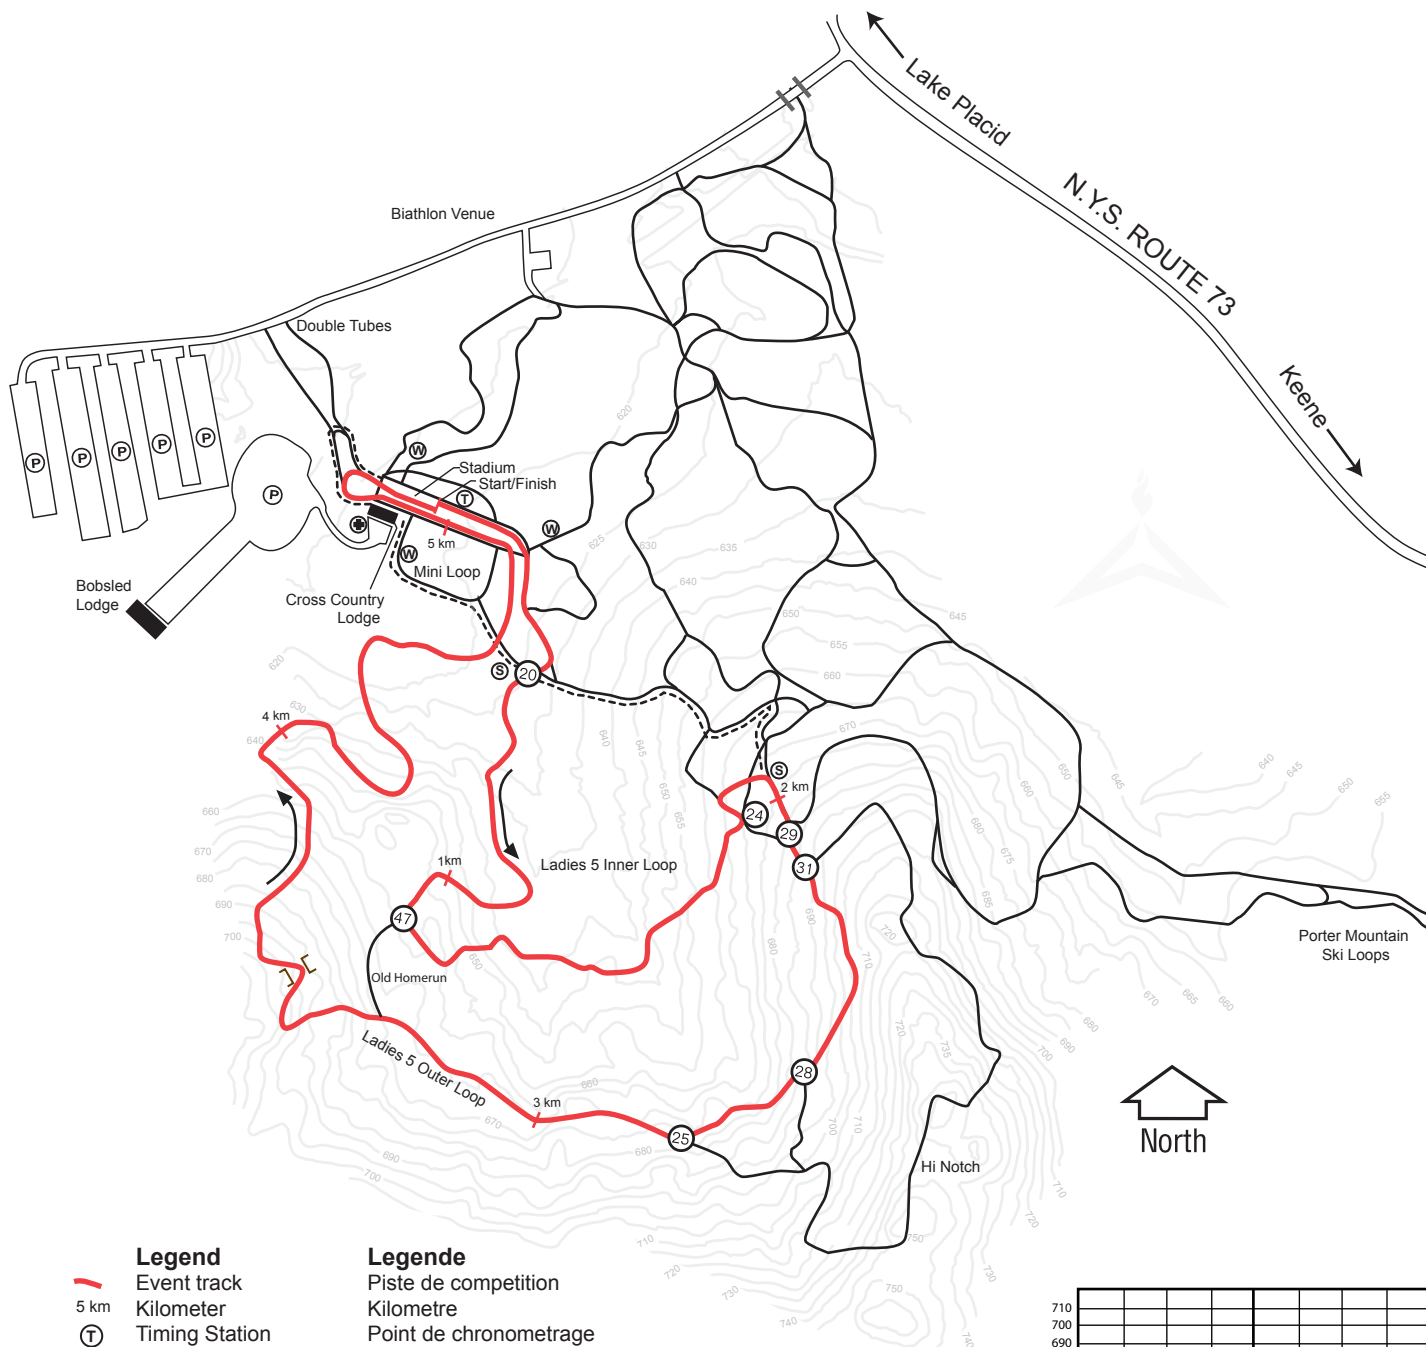

Mt. Van Hoevenberg

Lake Placid

New York U.S.A.

5 km

Women's Freestyle

Cross Country

Ski de fond

- Legend**
- Event track
 - Kilometer
 - Timing Station
 - Athlete Waxing Area
 - Spectator Route
 - Spectator
 - First Aid
 - Junction
 - Parking

- Course Length 5314m
- Height Difference (HD) 100m
- Max Climb (MC) 48m
- Total Climb (TC) 183m
- Lowest Point 613m
- Highest Point 713m

Mt. Van Hoevenberg Lake Placid

New York U.S.A.

10 km
Men's Freestyle

- Legende**
- Piste de competition
 - Kilometre
 - Point de chronometrage
 - Aire de partage
 - Trajet des spectateurs
 - Spectateurs
 - Premiers soins
 - Balisage
 - Parking

Mt. Van Hoevenberg Lake Placid

Course Length 15942m
Height Difference (HD) 100m
Max Climb (MC) 48m
Total Climb (TC) 549m
Lowest Point 613m
Highest Point 713m

Legend

- 5 km Event track
- Kilometer
- Timing Station
- Athlete Waxing Area
- Spectator Route
- Spectator
- First Aid
- Junction
- Parking