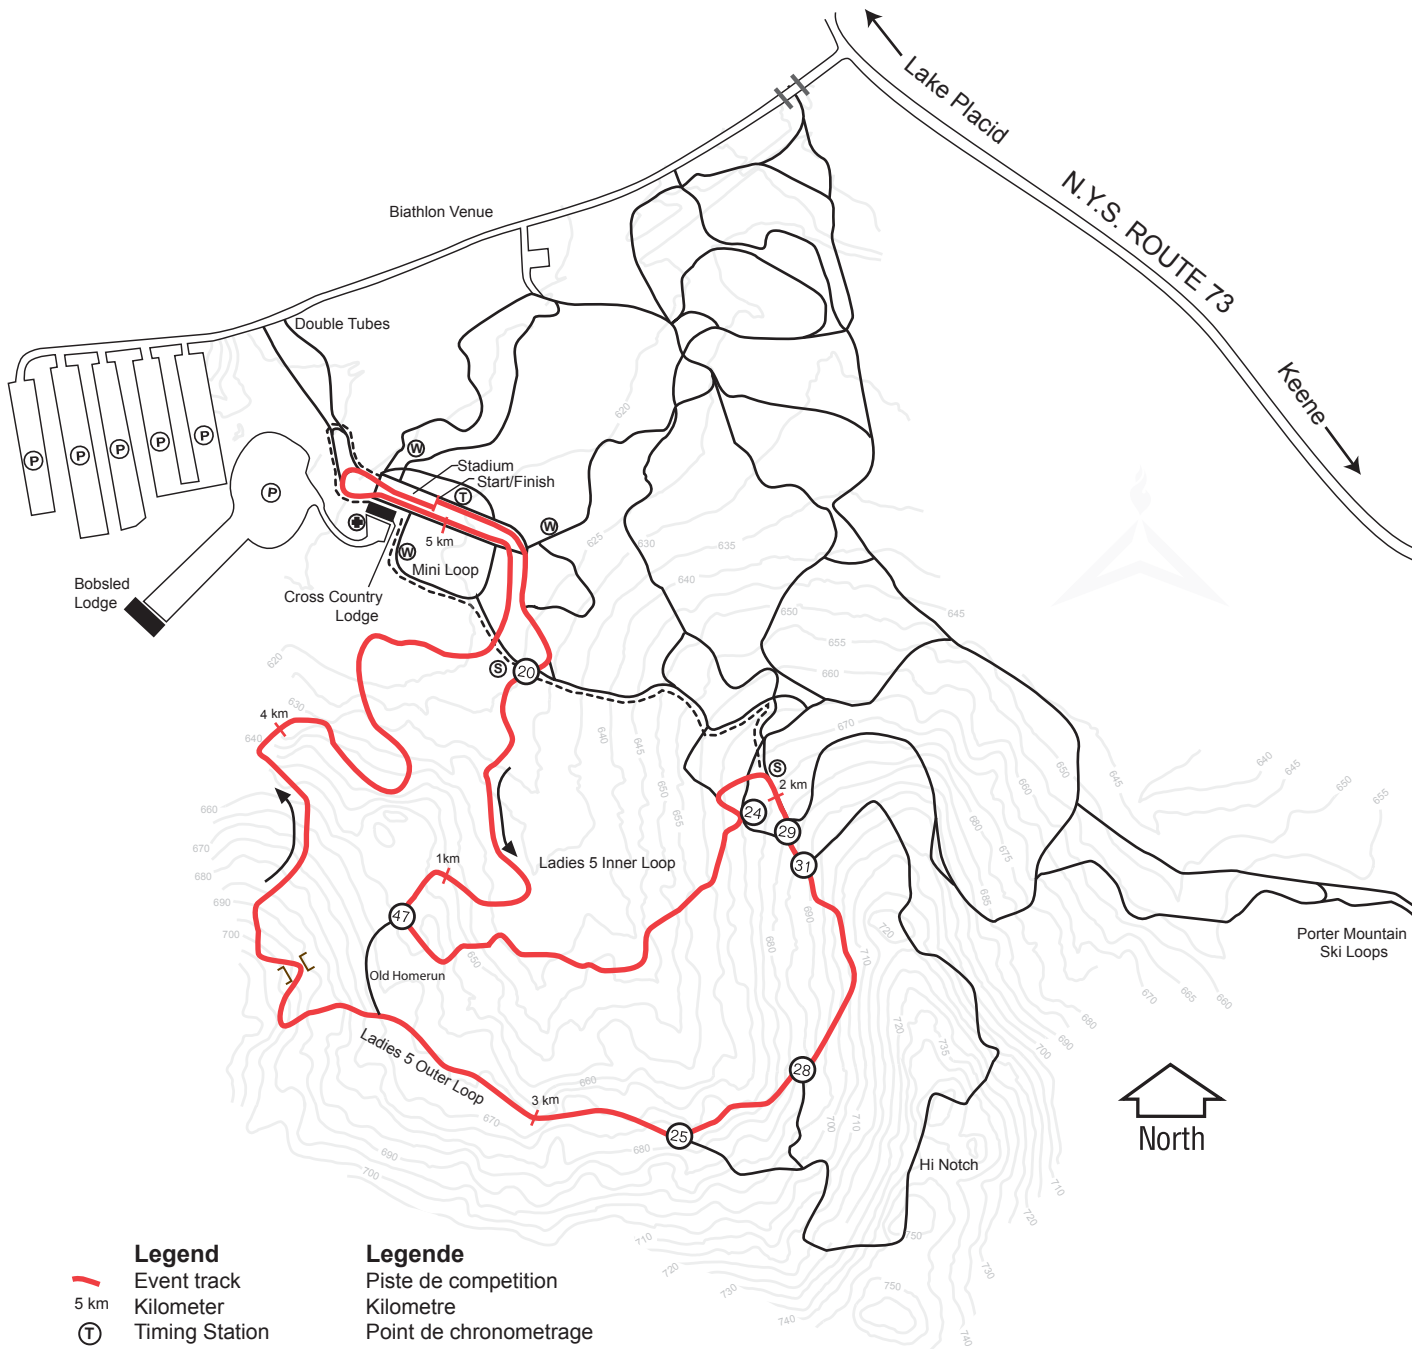

Mt. Van Hoevenberg

Lake Placid

New York U.S.A.

5 km

Women's Freestyle

Cross Country

Ski de fond

- Legend**
- Event track
 - Kilometer
 - Timing Station
 - Athlete Waxing Area
 - Spectator Route
 - Spectator
 - First Aid
 - Junction
 - Parking

- Legende**
- Piste de competition
 - Kilometre
 - Point de chronometrage
 - Aire de partage
 - Trajet des spectateurs
 - Spectateurs
 - Premiers soins
 - Balisage
 - Parking

Mt. Van Hoevenberg Lake Placid

Course Length 15942m
Height Difference (HD) 100m
Max Climb (MC) 48m
Total Climb (TC) 549m
Lowest Point 613m
Highest Point 713m

Legend

- 5 km Event track
- Kilometer
- Timing Station
- Athlete Waxing Area
- Spectator Route
- Spectator
- First Aid
- Junction
- Parking

Legende

- Piste de competition
- Kilometre
- Point de chronometrage
- Aire de fartage
- Trajet des spectateurs
- Spectateurs
- Premiers soins
- Balisage
- Parking

Mt. Van Hoevenberg

Lake Placid

New York U.S.A.