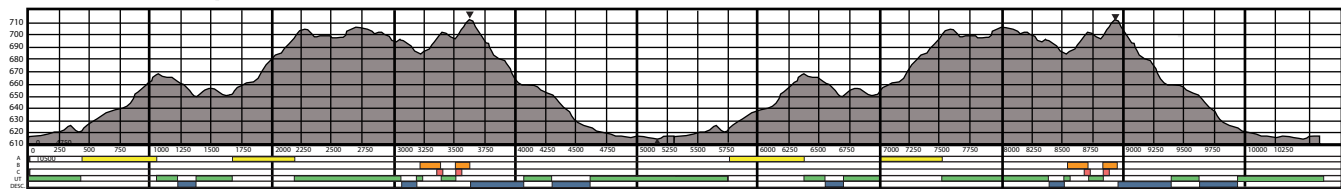

- Course Length 5314m
- Height Difference (HD) 100m
- Max Climb (MC) 48m
- Total Climb (TC) 183m
- Lowest Point 613m
- Highest Point 713m

Mt. Van Hoevenberg Lake Placid

New York U.S.A.

10 km
Men's Freestyle

Height Difference (HD) 100m

Max Climb (MC) 48m

Total Climb (TC) 366m

Lowest Point 613m

Highest Point 713m

- Legend**
- Event track
 - Kilometer
 - Timing Station
 - Athlete Waxing Area
 - Spectator Route
 - Spectator
 - First Aid
 - Junction
 - Parking

- Legende**
- Piste de competition
 - Kilometre
 - Point de chronometrage
 - Aire de partage
 - Trajet des spectateurs
 - Spectateurs
 - Premiers soins
 - Balisage
 - Parking

Mt. Van Hoevenberg Lake Placid

Course Length 15942m
Height Difference (HD) 100m
Max Climb (MC) 48m
Total Climb (TC) 549m
Lowest Point 613m
Highest Point 713m

Legend

- 5 km Event track
- Kilometer
- Timing Station
- Athlete Waxing Area
- Spectator Route
- Spectator
- First Aid
- Junction
- Parking