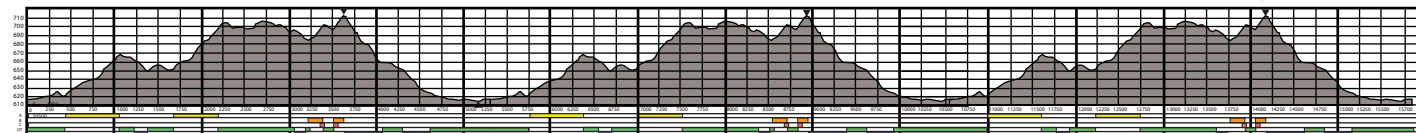

Course Length 15942m
Height Difference (HD) 100m
Max Climb (MC) 48m
Total Climb (TC) 549m
Lowest Point 613m
Highest Point 713m

Legend

- 5 km Event track
- Kilometer
- Timing Station
- Athlete Waxing Area
- Spectator Route
- Spectator
- First Aid
- Junction
- Parking

Legende

- Piste de competition
- Kilometre
- Point de chronometrage
- Aire de fartage
- Trajet des spectateurs
- Spectateurs
- Premiers soins
- Balisage
- Parking

Mt. Van Hoevenberg

Lake Placid

New York U.S.A.