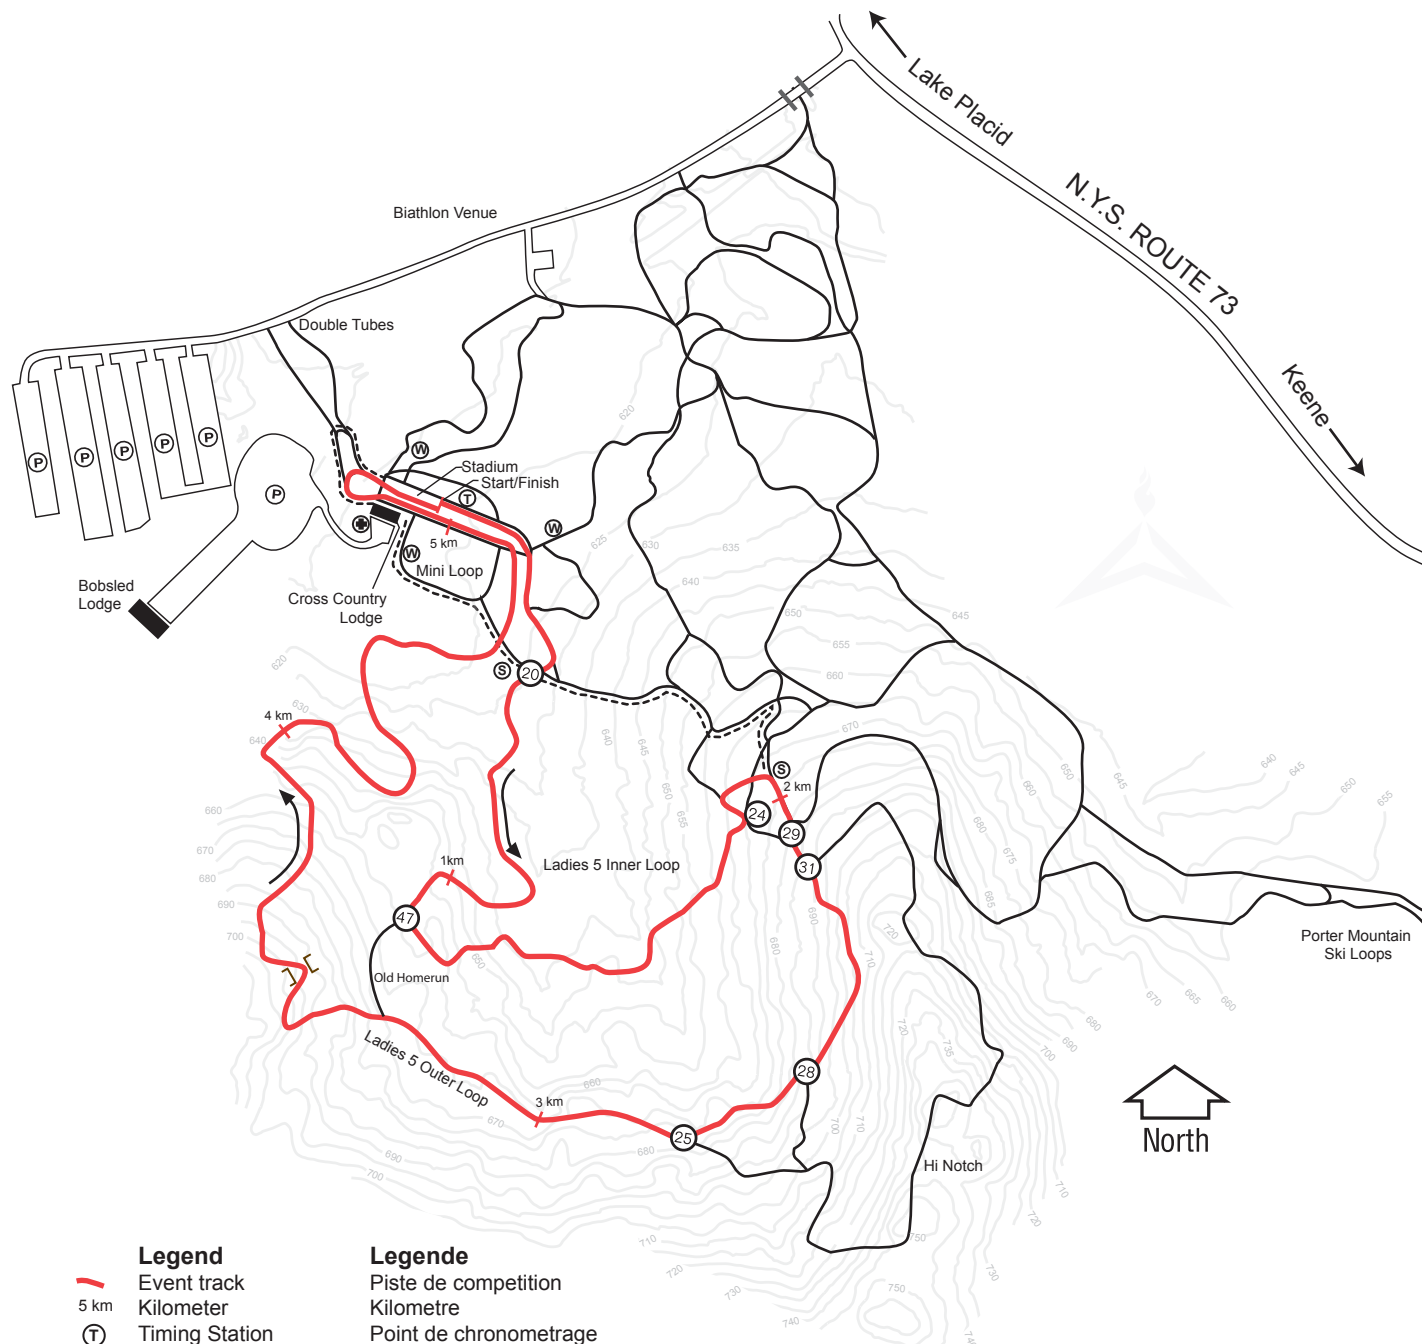

Mt. Van Hoevenberg

Lake Placid

New York U.S.A.

5 km

Women's Freestyle

Cross Country

Ski de fond

- Legend**
- Event track
 - Kilometer
 - Timing Station
 - Athlete Waxing Area
 - Spectator Route
 - Spectator
 - First Aid
 - Junction
 - Parking

- Course Length 5314m
- Height Difference (HD) 100m
- Max Climb (MC) 48m
- Total Climb (TC) 183m
- Lowest Point 613m
- Highest Point 713m

Mt. Van Hoevenberg Lake Placid

New York U.S.A.

10 km
Men's Freestyle

Height Difference (HD) 100m

Max Climb (MC) 48m

Total Climb (TC) 366m

Lowest Point 613m

Highest Point 713m

- Legend**
- Event track
 - Kilometer
 - Timing Station
 - Athlete Waxing Area
 - Spectator Route
 - Spectator
 - First Aid
 - Junction
 - Parking

- Legende**
- Piste de competition
 - Kilometre
 - Point de chronometrage
 - Aire de partage
 - Trajet des spectateurs
 - Spectateurs
 - Premiers soins
 - Balisage
 - Parking

Mt. Van Hoevenberg Lake Placid