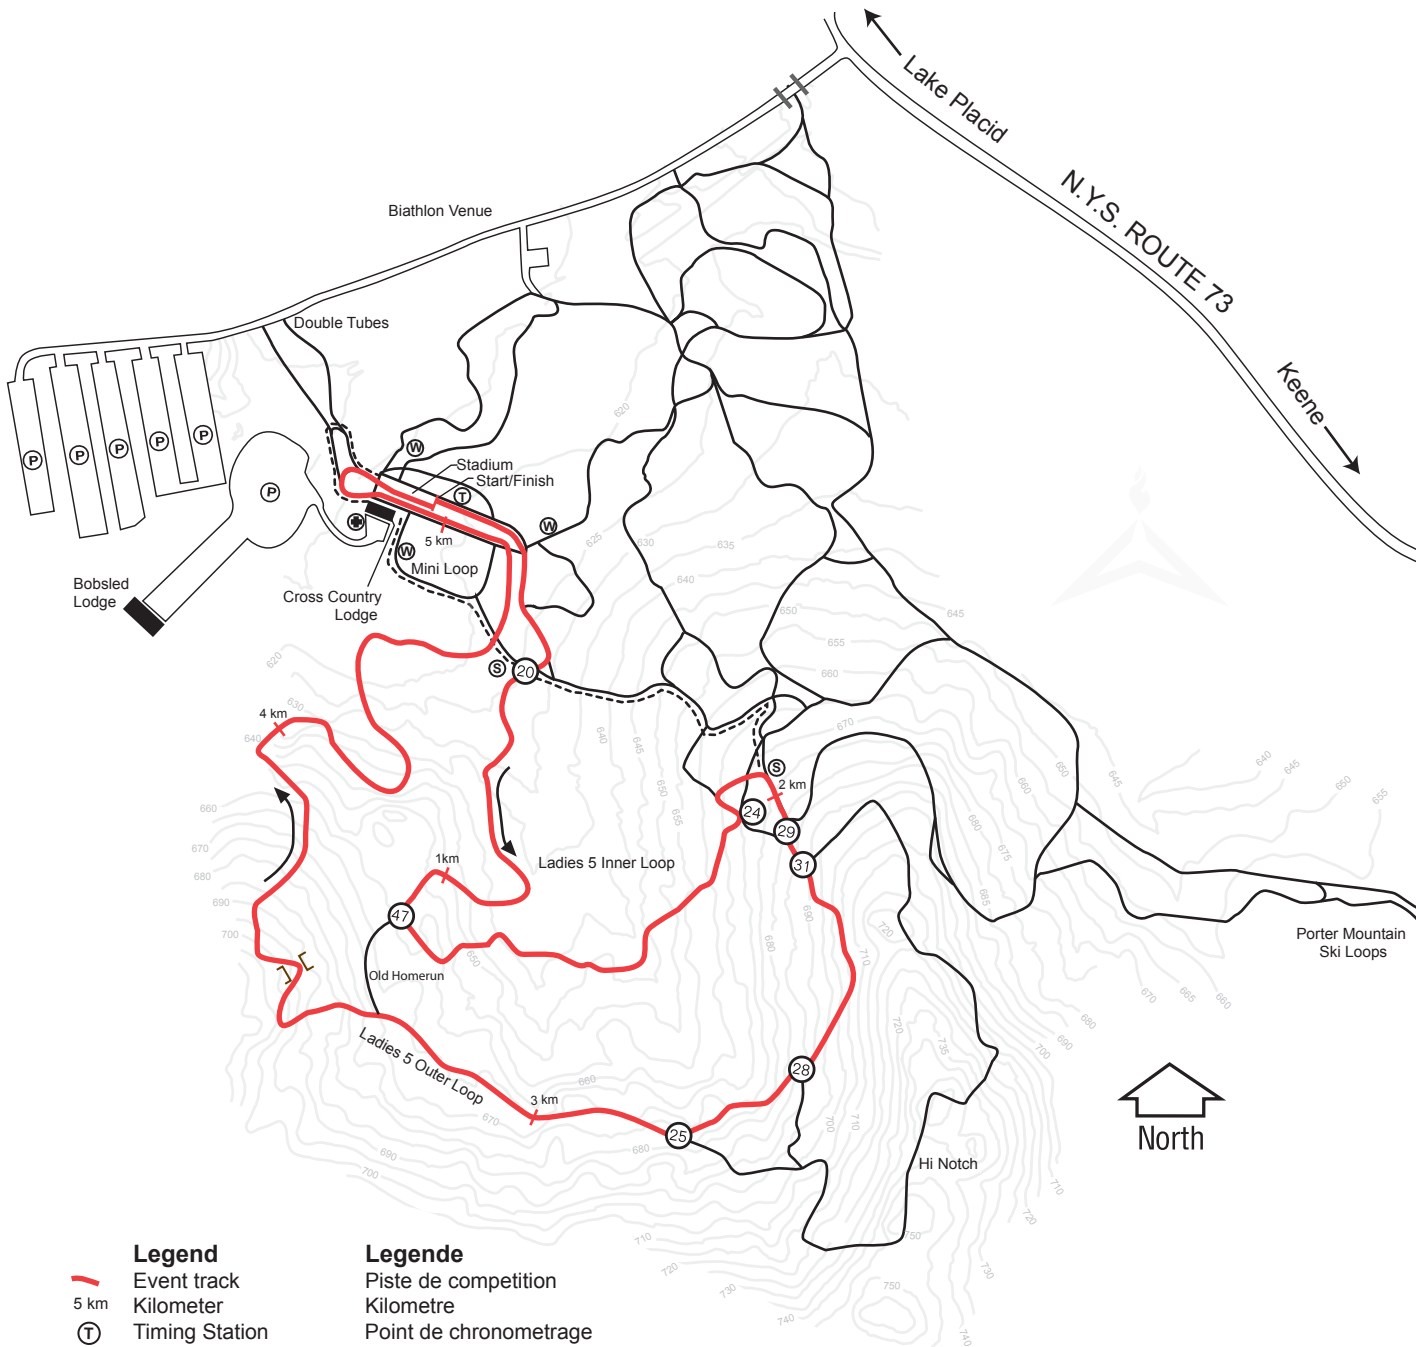

Legende

- Piste de competition
- Kilometre
- Point de chronometrage
- Aire de fartage
- Trajet des spectateurs
- Spectateurs
- Premiers soins
- Balisage
- Parking

Mt. Van Hoevenberg

Lake Placid

New York U.S.A.

Course Length 21256m

Height Difference (HD) 100m

Max Climb (MC) 48m

Total Climb (TC) 732m

Lowest Point 613m

Highest Point 713m

- Legend**
- Event track
 - Kilometer
 - Timing Station
 - Athlete Waxing Area
 - Spectator Route
 - Spectator
 - First Aid
 - Junction
 - Parking

- Legende**
- Piste de competition
 - Kilometre
 - Point de chronometrage
 - Aire de fartage
 - Trajet des spectateurs
 - Spectateurs
 - Premiers soins
 - Balisage
 - Parking

Mt. Van Hoevenberg Lake Placid New York U.S.A.