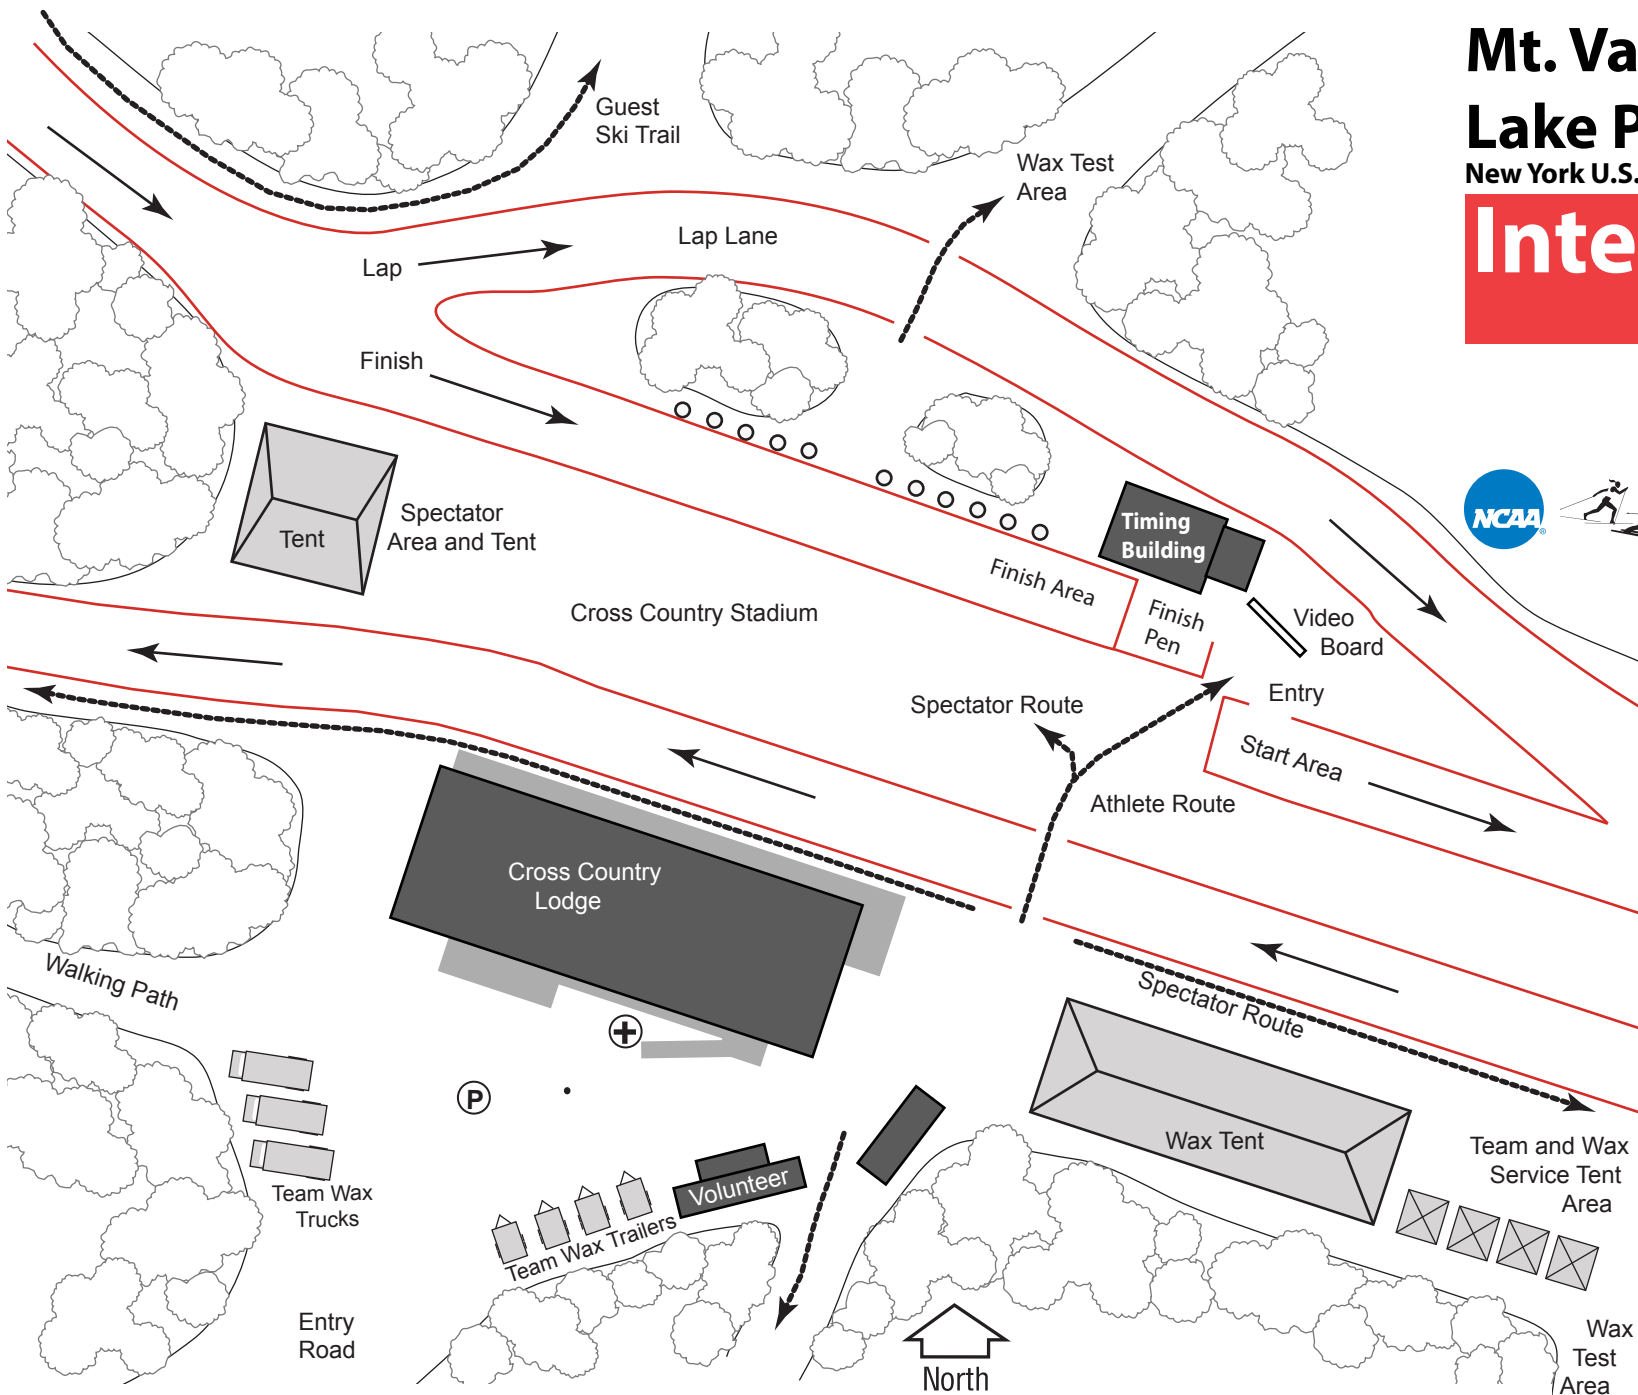

Mt. Van Hoevenberg Lake Placid New York U.S.A.

Interval Start Stadium Plan

Cross Country Ski de fond

2015 SKIING CHAMPIONSHIPS
NATIONAL COLLEGIATE • LAKE PLACID, NEW YORK

1. **Legend**
2. Event track
   - Spectator Route
   - First Aid
   - Parking

1. **Legende**
2. Piste de competition
   - Trajet des spectateurs
   - Premiers soins
   - Parking